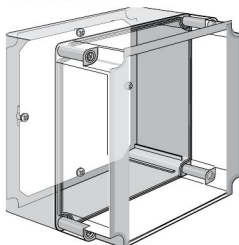

BULLETIN: Q41Y

Catalog Number
QDEHK

MOUNTING BRACKET KIT

Kit includes four polycarbonate brackets and four M4 self-tapping, plated screws. Use on all QLINE E enclosures. No modification to the enclosure is required for installation. Maintains listed ratings.

BULLETIN: Q41Y

Catalog Number
QEMFK

HARDWARE KIT

Four cross-point polyamide cover screws and four self-tapping plated screws used to mount optional panels, rails and other components. This kit is offered as a replacement kit for lost or damaged hardware originally furnished with the enclosure.

BULLETIN: Q41Y

Catalog Number	Description	Fits QLINE Enclosure
QEHK35	35-mm screw	when C = 67 mm, 117 mm or 142 mm
QEHK60	60-mm screw	when C = 92 mm

PANELS

BULLETIN: Q41Y

Catalog Number	Panel Size D x E mm/in.
Q138PE	98 x 48 3.86 x 1.89
Q1313PE	98 x 98 3.86 x 3.86
Q1813PE	148 x 98 5.83 x 3.86
Q1818PE	148 x 148 5.83 x 5.83
Q2518PE	223 x 148 8.78 x 5.83