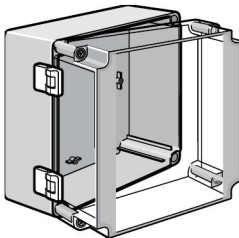

HINGE KIT

Includes two polyamid hinges, eight M4 self-tapping zinc-plated screws, eight flat washers and drilling template. Use on all QLINE E enclosures.

Kit might not meet Type 4 requirements and should, therefore, be verified by customer.

BULLETIN: Q41Y

Catalog Number
QDEHK